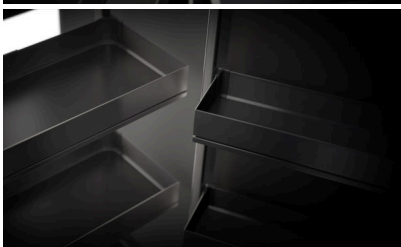

Caption 3: The clear look of slim and closed shelf surrounds is now found throughout all Kesseböhmer pull-out systems - also in the form of curved geometries. “Arena pure” in use with the “LeMans” corner cabinet pull-out. Photo: Kesseböhmer