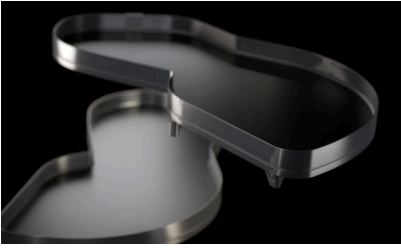

Kesseböhmer Beschlagsysteme