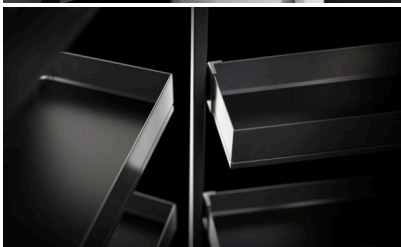

Caption 2: The straight-lined “ARENA pure” shelves for “Dispensa” and “Tandem” products (photo) benefit from the use of a new, profiled steel railing. Photo: Kesseböhmer