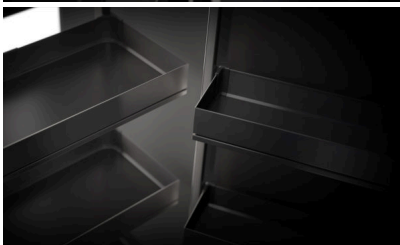

Caption 3: The clear look of slim and closed shelf surrounds is now found throughout all Kesseböhmer pull-out systems - also in the form of curved geometries. "Arena pure" in use with the "LeMans" corner cabinet pull-out. Photo: Kesseböhmer