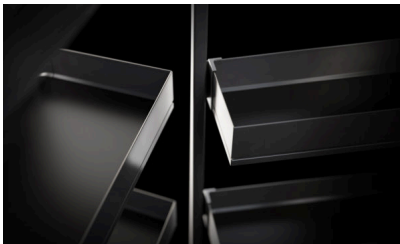

Caption 2: The straight-lined "ARENA pure" shelves for "Dispensa" and "Tandem" products (photo) benefit from the use of a new, profiled steel railing. Photo: Kesseböhmer